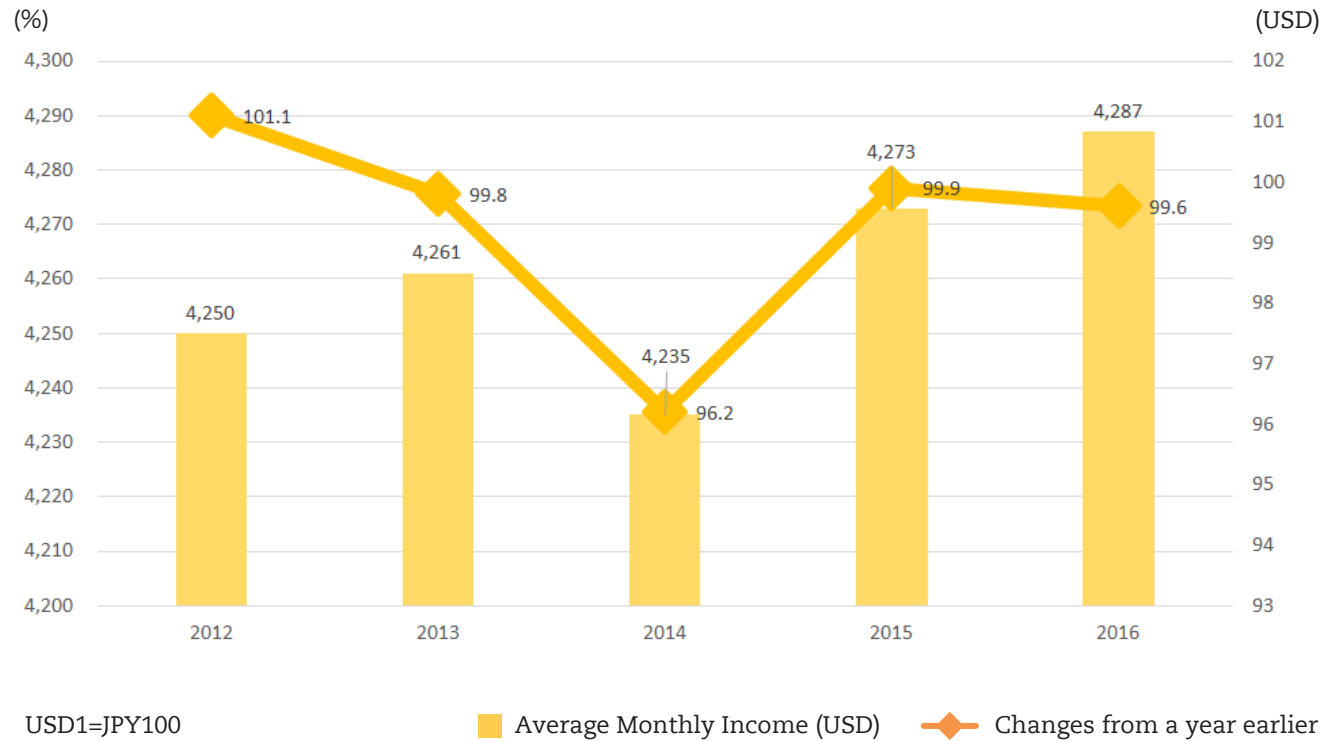

Japanese Consumer

Household Income (2)

Disposable Income trends

Source: Ministry of Internal Affairs and Communications Statistics Bureau, "Yearly Average of Monthly and Disbursements per Household (Workers' household)" <http://www.stat.go.jp/english/data/kakei/index.html>